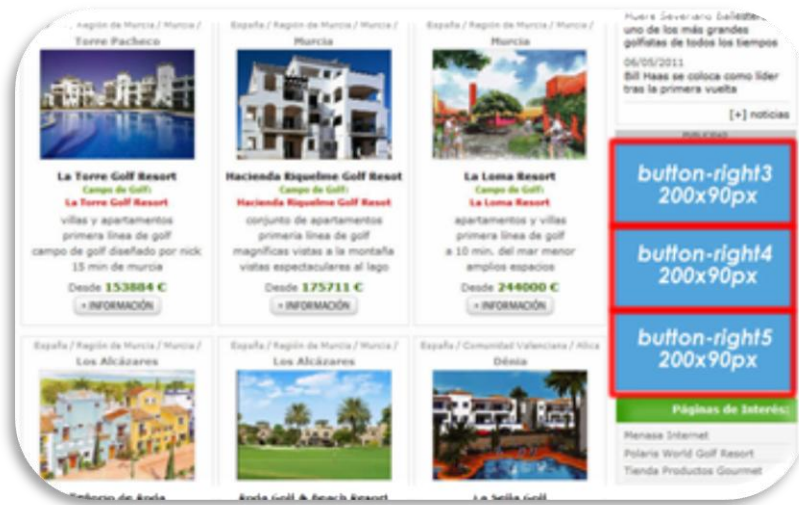

## Right Skyscraper

- Dimensions: 120x600 pixels
- Size: 40kb
- Formats: GIF, JPG, Flash
- Segmented by: geographical area or language.
- Cost:
  - Home pages and Continents pages: from 50€/month.
  - Other areas: 12€ CPM.

## Robapáginas

- Dimensions: **200x200 pixels**
- Size: **30kb**
- Formats: **GIF, JPG, Flash**
- Segmented by: **geographical area or language.**
- Cost:
  - Home pages and Continents pages: from **50€/month.**
  - Other areas: **12€ CPM.**

## Premium Buttons

- Dimensions: **200x90 pixels**
- Size: **15kb**
- Formats: **GIF, JPG, Flash**
- Segmented by: **geographical area or language.**
- Cost:
  - Home pages and Continents pages: from **25€/month.**
  - Other areas: **10€ CPM.**

## Vertical Banner

- Dimensions: **170x600 pixels**
- Size: **50kb**
- Formats: **GIF, JPG, Flash**
- Segmented by: **geographical area or language.**
- Cost:
  - Home pages and Continents pages: from **25€/month.**
  - Other areas : **10€ CPM.**