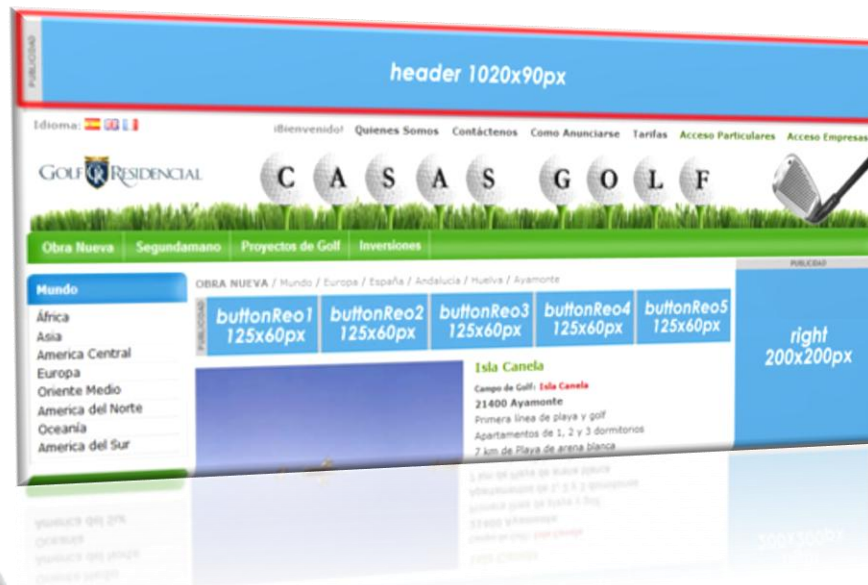

## Header MegaBanner

- Dimensions: **1020x90 pixels**
- Size: **50kb**
- Formats: **GIF, JPG, Flash**
- Segmented by: **geographical area or language.**
- Cost:
  - Home pages and Continents pages: from **75€/month.**
  - Other areas: **15€ CPM.**