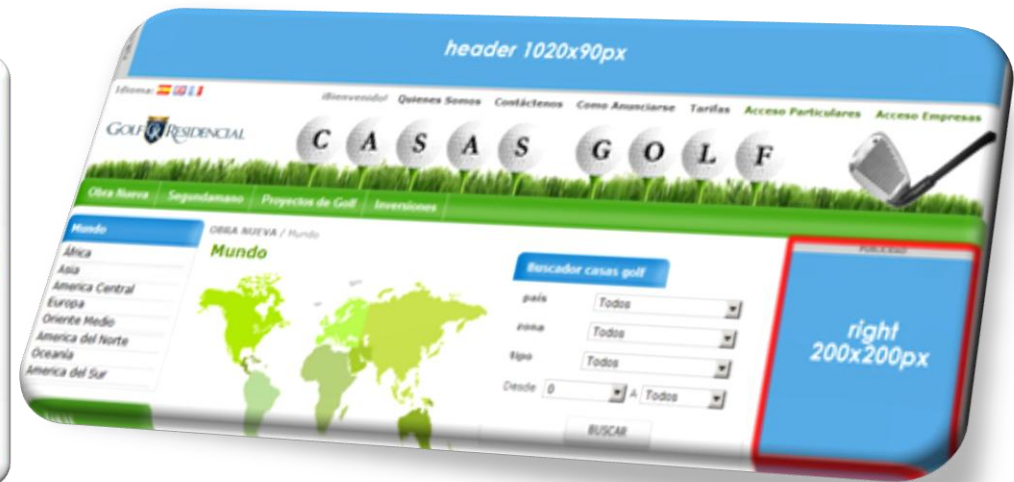

## Header MegaBanner

- Dimensions: **1020x90 pixels**
- Size: **50kb**
- Formats: **GIF, JPG, Flash**
- Segmented by: **geographical area or language.**
- Cost:
  - Home pages and Continents pages: from **75€/month.**
  - Other areas: **15€ CPM.**

## Left Skyscraper

- Dimensions: **120x600 pixels**
- Size: **40kb**
- Formats: **GIF, JPG, Flash**
- Segmented by: **geographical area or language.**
- Cost:
  - Home pages and Continents pages: from **50€/month.**
  - Other areas: **12€ CPM.**

## Right Skyscraper

- Dimensions: 120x600 pixels
- Size: 40kb
- Formats: GIF, JPG, Flash
- Segmented by: geographical area or language.
- Cost:
  - Home pages and Continents pages: from 50€/month.
  - Other areas: 12€ CPM.

## Robapáginas

- Dimensions: **200x200 pixels**
- Size: **30kb**
- Formats: **GIF, JPG, Flash**
- Segmented by: **geographical area or language.**
- Cost:
  - Home pages and Continents pages: from **50€/month.**
  - Other areas: **12€ CPM.**