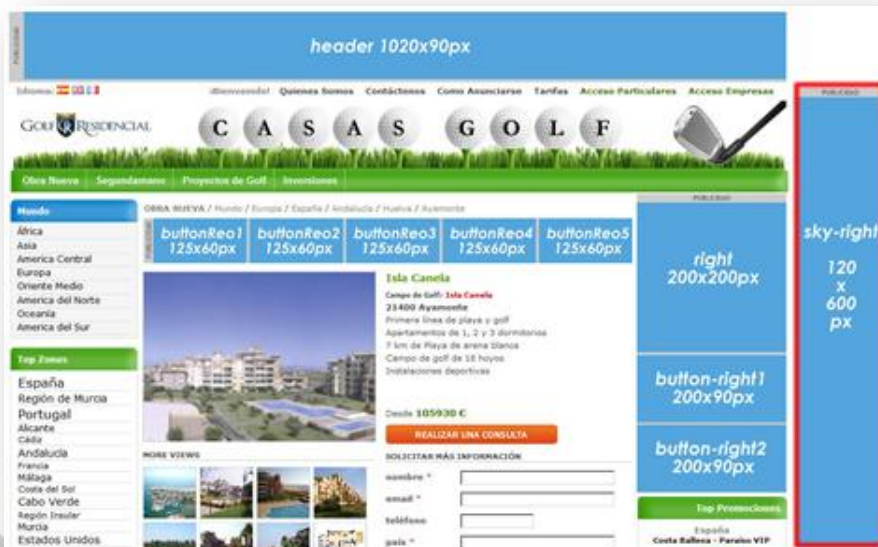

## Header MegaBanner

- Dimensions: **1020x90 pixels**
- Size: **50kb**
- Formats: **GIF, JPG, Flash**
- Segmented by: **geographical area or language.**
- Cost:
  - Home pages and Continents pages: from **75€/month.**
  - Other areas: **15€ CPM.**

## Left Skyscraper

- Dimensions: **120x600 pixels**
- Size: **40kb**
- Formats: **GIF, JPG, Flash**
- Segmented by: **geographical area or language.**
- Cost:
  - Home pages and Continents pages: from **50€/month.**
  - Other areas: **12€ CPM.**

## Right Skyscraper

- Dimensions: 120x600 pixels
- Size: 40kb
- Formats: GIF, JPG, Flash
- Segmented by: geographical area or language.
- Cost:
  - Home pages and Continents pages: from 50€/month.
  - Other areas: 12€ CPM.