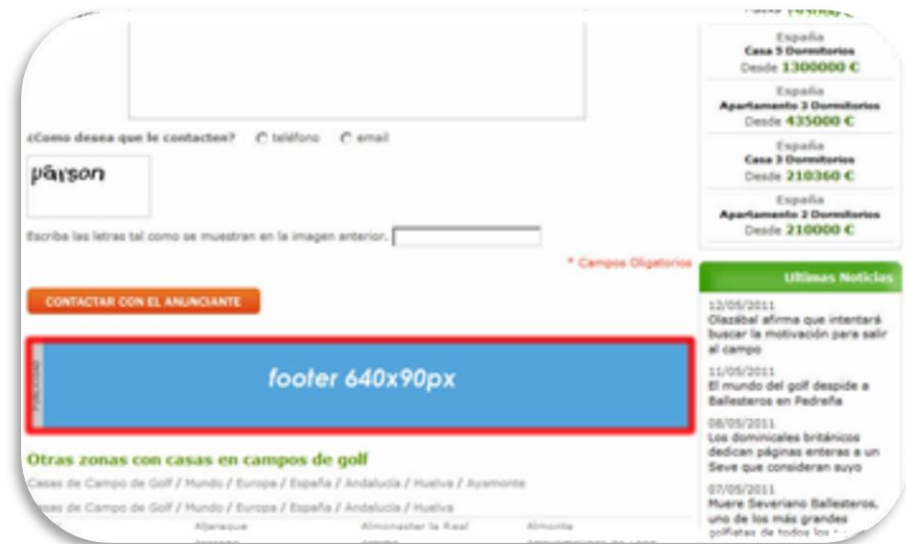

## Premium Buttons

- Dimensions: **200x90 pixels**
- Size: **15kb**
- Formats: **GIF, JPG, Flash**
- Segmented by: **geographical area or language.**
- Cost:
  - Home pages and Continents pages: from **25€/month.**
  - Other areas: **10€ CPM.**

## Buttons

- Dimensions: 200x90 pixels
- Size: 15kb
- Formats: GIF, JPG, Flash
- Segmented by: geographical area or language.
- Cost
  - Home pages and Continents pages: from **15€/month**.
  - Other areas: **8€ CPM**.

## Vertical Banner

- Dimensions: **170x600 pixels**
- Size: **50kb**
- Formats: **GIF, JPG, Flash**
- Segmented by: **geographical area or language.**
- Cost:
  - Home pages and Continents pages: from **25€/month.**
  - Other areas : **10€ CPM.**

## Footer Horizontal Banner

- Dimensions: **640x90 pixels**
- Size: **40kb**
- Formats: **GIF, JPG, Flash**
- Segmented by: **geographical area or language.**
- Cost:
  - Home pages and Continents pages: from **20€/month.**
  - Other areas : **8€ CPM.**