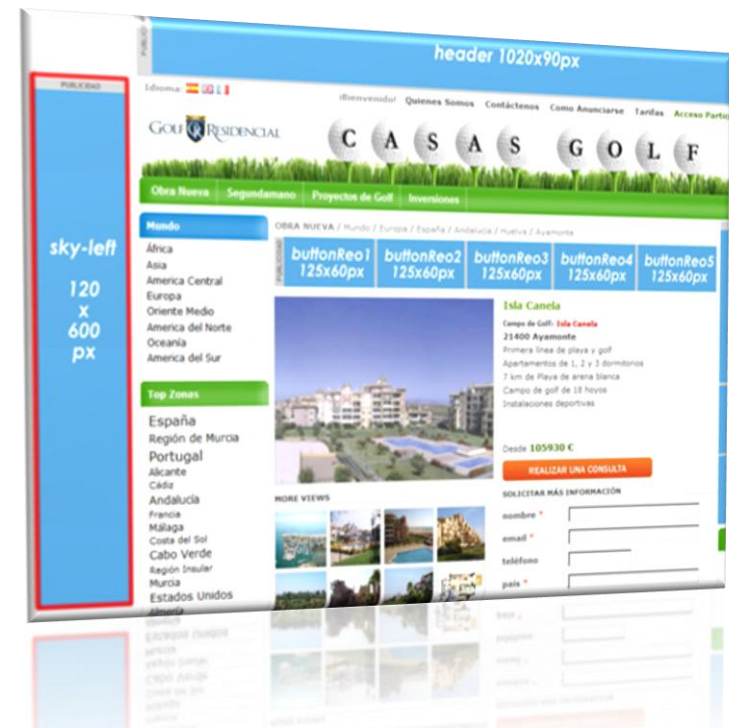

## Header MegaBanner

- Dimensions: **1020x90 pixels**
- Size: **50kb**
- Formats: **GIF, JPG, Flash**
- Segmented by: **geographical area or language.**
- Cost:
  - Home pages and Continents pages: from **75€/month.**
  - Other areas: **15€ CPM.**

## Left Skyscraper

- Dimensions: **120x600 pixels**
- Size: **40kb**
- Formats: **GIF, JPG, Flash**
- Segmented by: **geographical area or language.**
- Cost:
  - Home pages and Continents pages: from **50€/month.**
  - Other areas: **12€ CPM.**

## Right Skyscraper

- Dimensions: 120x600 pixels
- Size: 40kb
- Formats: GIF, JPG, Flash
- Segmented by: geographical area or language.
- Cost:
  - Home pages and Continents pages: from 50€/month.
  - Other areas: 12€ CPM.

## Vertical Banner

- Dimensions: **170x600 pixels**
- Size: **50kb**
- Formats: **GIF, JPG, Flash**
- Segmented by: **geographical area or language.**
- Cost:
  - Home pages and Continents pages: from **25€/month.**
  - Other areas : **10€ CPM.**