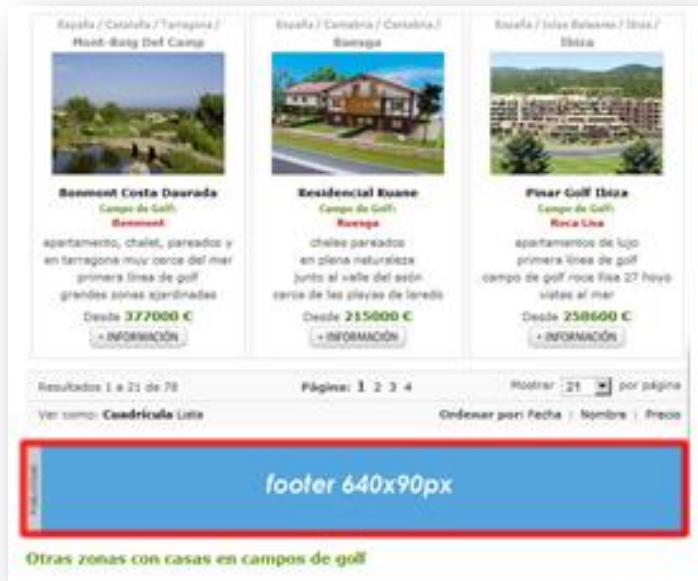

## Buttons

- Dimensions: 200x90 pixels
- Size: 15kb
- Formats: GIF, JPG, Flash
- Segmented by: geographical area or language.
- Cost
  - Home pages and Continents pages: from **15€/month**.
  - Other areas: **8€ CPM**.

## Vertical Banner

- Dimensions: **170x600 pixels**
- Size: **50kb**
- Formats: **GIF, JPG, Flash**
- Segmented by: **geographical area or language.**
- Cost:
  - Home pages and Continents pages: from **25€/month.**
  - Other areas : **10€ CPM.**

## Footer Horizontal Banner

- Dimensions: **640x90 pixels**
- Size: **40kb**
- Formats: **GIF, JPG, Flash**
- Segmented by: **geographical area or language.**
- Cost:
  - Home pages and Continents pages: from **20€/month.**
  - Other areas : **8€ CPM.**

## Horizontal Banner Property Listing

- Dimensions: **620x90 pixels**
- Size: **40kb**
- Formats: **GIF, JPG, Flash**
- Segmented by: **geographical area or language.**
- Cost:
  - Home pages and Continents pages: from **40€/month.**
  - Other areas : **10€ CPM.**