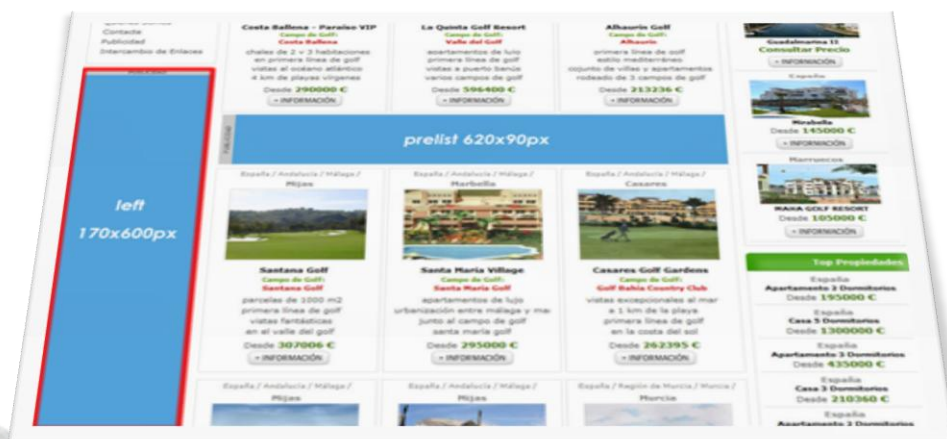

## Robapáginas

- Dimensions: **200x200 pixels**
- Size: **30kb**
- Formats: **GIF, JPG, Flash**
- Segmented by: **geographical area or language.**
- Cost:
  - Home pages and Continents pages: from **50€/month.**
  - Other areas: **12€ CPM.**

## Premium Buttons

- Dimensions: **200x90 pixels**
- Size: **15kb**
- Formats: **GIF, JPG, Flash**
- Segmented by: **geographical area or language.**
- Cost:
  - Home pages and Continents pages: from **25€/month.**
  - Other areas: **10€ CPM.**

## Buttons

- Dimensions: 200x90 pixels
- Size: 15kb
- Formats: GIF, JPG, Flash
- Segmented by: geographical area or language.
- Cost
  - Home pages and Continents pages: from **15€/month**.
  - Other areas: **8€ CPM**.

## Vertical Banner

- Dimensions: **170x600 pixels**
- Size: **50kb**
- Formats: **GIF, JPG, Flash**
- Segmented by: **geographical area or language.**
- Cost:
  - Home pages and Continents pages: from **25€/month.**
  - Other areas : **10€ CPM.**